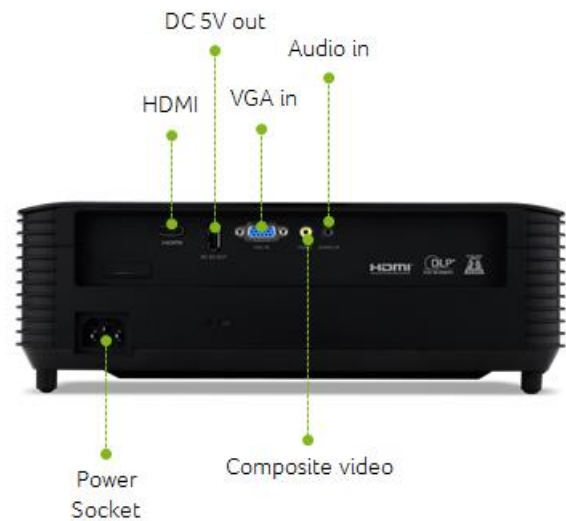

Product Specifications

Model name	Acer X138WH
Projection system	DLP®
Resolution	WXGA (1,280 x 800); Maximum WUXGA (1,920 x 1,200)
Brightness	3,700 ANSI Lumens (Standard), 2,900 ANSI Lumens (ECO)
Aspect ratio	16:10 (Native), 4:3/16:9 (Supported)
Contrast ratio	Dynamic Black 20,000:1
Throw ratio	1.54 ~ 1.72 (60"@2m)
Projection lens	F= 2.41~2.53, f= 21.85~24.00mm, Manual Zoom & Focus
Keystone correction	+/-40° (Vertical, Manual)
Lamp life	4,000 Hours (Standard), 6,000 Hours (ECO), 10,000 Hours (ExtremeEco)
Noise level	30 dBA (Standard), 24 dBA (ECO)
Input interface	Analog RGB/Component Video (D-sub) x 1 Composite Video (RCA) x 1 HDMI (Video, Audio, HDCP) x 1 PC Audio (Stereo mini jack) x 1
Output interface	DC Out (5V/2A, USB Type A) x 1
Control interface	USB (Type A) x 1, share output port
Dimensions	313 x 240 x 113.7mm (12.3" x 9.4" x 4.5")
Weight	2.7 Kg (6.17 lbs)

Feature Highlights

Expressive display

- WXGA (1,280 x 800)
- 3,700 ANSI lumens
- Dynamic Black 20,000:1
- Acer LumiSense
- Acer BlueLight Shield
- Acer ColorBoost3D
- Acer ColorSafe II
- HDMI 3D ready

Enhanced usability

- 3W speaker
- One button 3D
- AC power on
- Instant Resume
- Sealed optical engine

Installation flexibility

- Keystone correction 40 degrees
- Top-loading lamp
- Fast Pack

Eco-friendly functionality

- Acer EcoProjection
- Lamp life up to 10,000 hours in ExtremeEco mode

- Part Number: MR.IQ911.001

- EAN Code: 4713883467360

Optional Accessory

■ P/N: MC.JFZ11.00B

■ EAN: 4713147532261

MC.JLC11.002

4713147892877

MC.JLC11.003

4713147892884

BlueLightShield™

Acer BlueLight Shield

Acer BlueLight shield allows users to lower levels of blue light to lessen the negative effects of blue light exposure. There are three levels of filter in projector suitable for different scenario. Each level also contains dynamic mechanism that will optimize the blue light level based on content. BlueLight shield can reduce up to 30% blue light and protect your eyes.

Acer LumiSense

LumiSense incorporates a clever content-aware process. It analyzes projected content frame by frame and dynamically adjusts image visibility to optimum levels. Thanks to LumiSense intelligent judgment and dynamic adjustment, all dark scenes are clearly displayed with no loss of detail.

About Acer

Founded in 1976, today Acer is one of the world's top ICT companies and has a presence in over 160 countries. As Acer looks into the future, it is focused on enabling a world where hardware, software and services will infuse with one another to open up new possibilities for consumers and businesses alike. From service-oriented technologies to the Internet of Things to gaming and virtual reality, Acer's 7,000+ employees are dedicated to the research, design, marketing, sale, and support of products and solutions that break barriers between people and technology. More information is at www.acer.com.